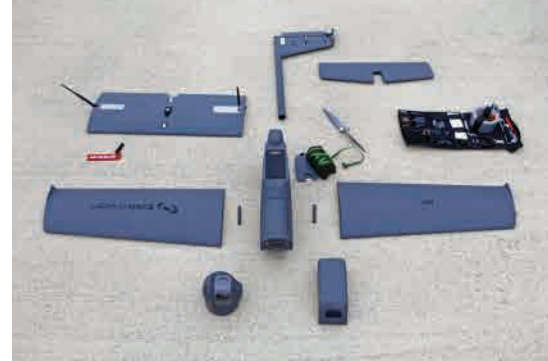

- Focus on system autonomy, flexibility and capability to evolve

- Commercially launched at Farnborough 2012, having been the first UAS to ever to perform regular daily flights during the Airshow

AR4	
Dimensions	2.0 x 1.4 m
Cruise Speed	60 km/h
Comms Range	20 km
MTOW	5 kg
Payload Capacity	1 kg
Endurance	2 h
Recovery	parachute net or belly
Launch	hand launched

### PAYLOAD OPTIONS

Multiple options for EO sensors, up to 4K definition

Multiple near-infrared to LWIR sensors

Laser illuminators

Communication relay systems

Biological and chemical analysers

Parts.

Assemble easily.